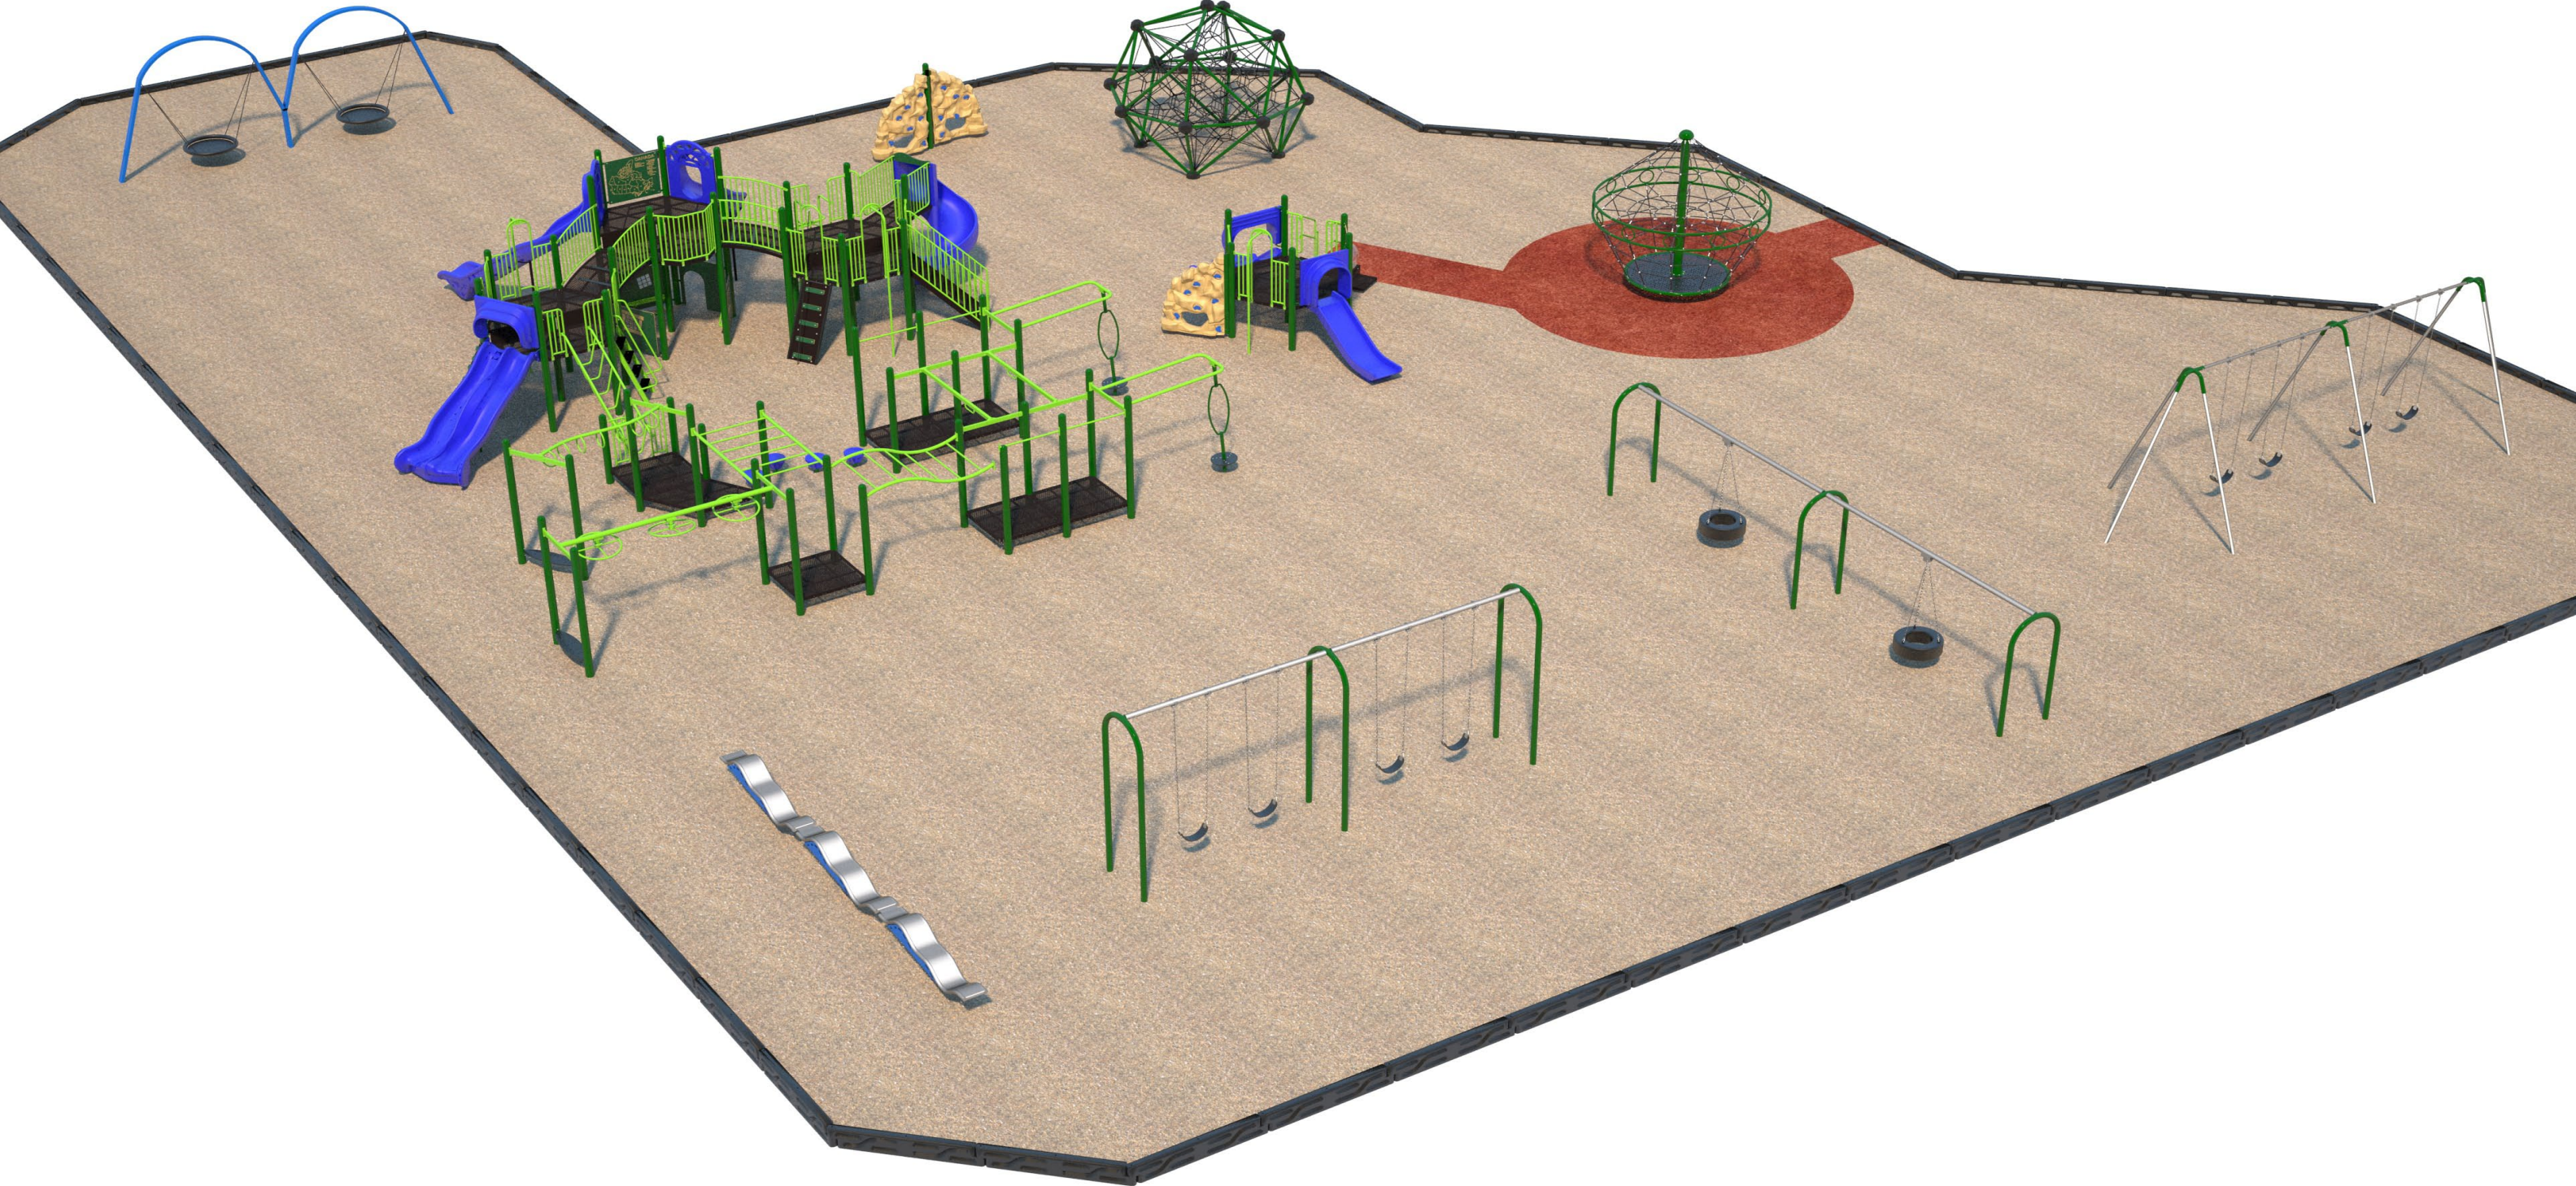

MERIDIAN HEIGHTS

Model No. B500741R6

Posts | Green
Accents | Lime
Roto-Molded Plastic | Blue
HDPE Plastic | Green-Tan-Green

Components

1 Bubble Panel	1 Double Ridge Rock Climber to Post	1 Tower Climber 6'	Deck	1 Starglide Slide Veer Right 8'	1 10' Arch Swing Extend-A-Bay
1 Slide Pole 3'	3 PlayBench Panel	1 Mineshaft 6'	4 Turning Bar	1 Starglide Slide Veer Left 8'	1 X Wave 2
1 Ridge Rock 3'	1 Canada Map Panel	1 Rockwall Climber 6'	1 Overhead Ladder	1 Stairs with Barriers 5'	1 Astro
2 Half Hex Deck	1 PlayFort Vertical Rail	1 Balcony Deck	1 Wavy Overhead Ladder	1 Senior Stepladder 5'	1 Duo Biggo Swing
1 Double Tot Slide 3'	1 PlayHouse Door Panel	6 Square Deck	1 Twin Track Ride	76 Timber Border 6'	
1 Single Slide 3'	4 "Stepping Stone 12"****	2 Triangle Deck	1 Snaky Loop Challenge	2 Channel Gussets	
1 Transfer Station 3'	2 1' Incline Connector	2 Launch Pad	1 Triple Overhead Rotator 12'	8 "3" Swing Bearing"	
1 SPACEBALL M	1 Rappel Wall 5'	6 Half Hex Deck	2 Tri Spinner	4 Slash-Proof Belt Seat (10' Topbar)	
1 Tire Swing	1 Slide Pole 5'	6 "Infill Panel 12"****	1 Spiral Slide 6'	1 10' Arch Swing 1-Bay	
1 Tire Swing Extend-A-Bay		1 Cobra Climber 4' Deck to Deck	1 Double Dare Slide 5'		

Henderson®
Providing Playground Fun™