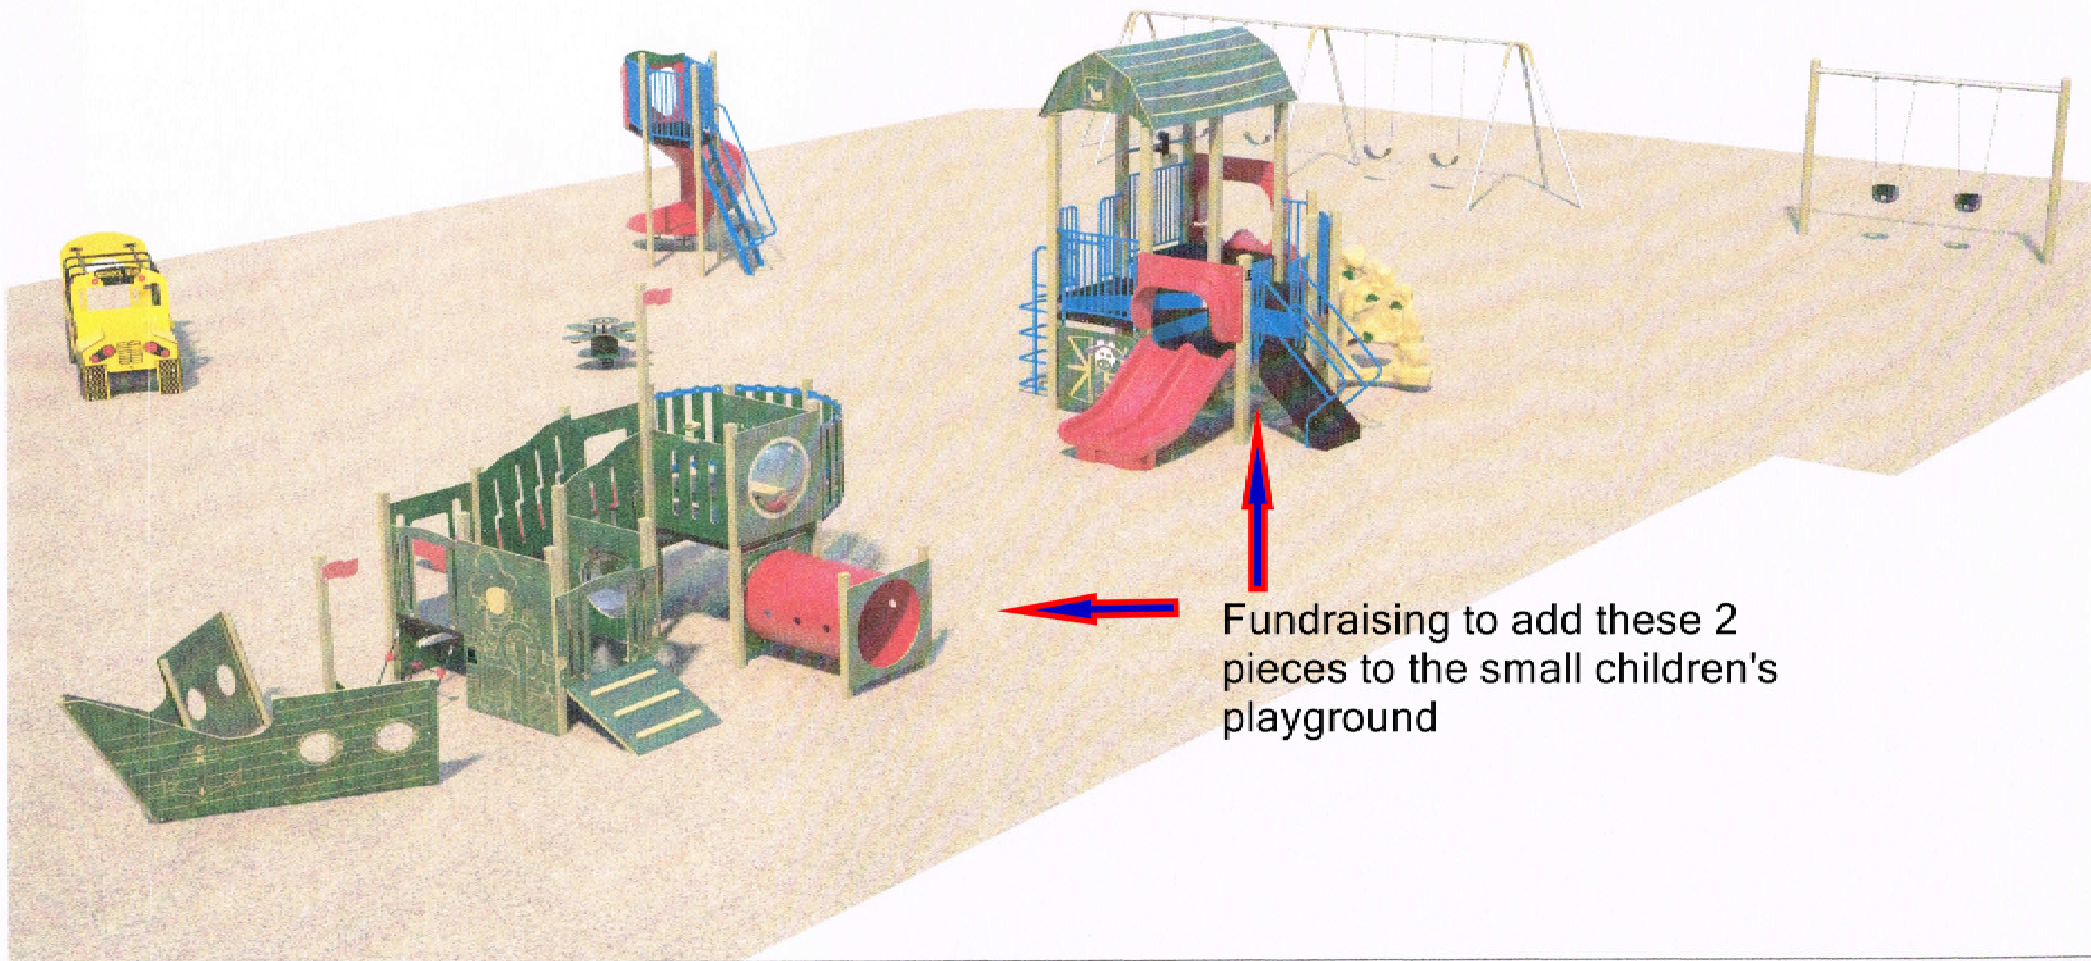

MERIDIAN HEIGHTS - JUNIOR

Model No. PF13978R0

Posts | Tan
Accents | Light Blue
Roto-Molded Plastic | Red
HDPE Plastic | Green-Tan-Green

Components

1 Vertical Post	4 Stair-Proof Belt Seat (8" Top-Bar)	1 Core Deck Panel	1 Stairs with Guardrails 3"
1 Triangle Deck	1 5' Standard Spring 1-Bay	1 Mounting 5"	1 P4 Clamps-45° Direction Deck
1 Spiral Slide 6"	1 5' Standard Spring Extended-Via-Bar	1 Ridge Rock 4"	2 P4 Square Deck
1 Section Skytunnel 6"	1 5' Single Post Swing -Holly	2 "Tuffit Panel 12" x 12"	2 P4 Split Deck
1 Lucky Clover	1 Vertical Post	2 "Tuffit Panel 8" x 12"	1 Double Deck Roof
1 Subard Bar	1 Periscope Panel with Vertical Rail	1 "Tuffit Panel 8" x 12" - Split Deck	1 Little Slippy
8 "27" Swing Swarming"	1 Play Shack	1 Mount 2" Round in Post	
4 "27" Swing Swarming"		2 Double-Side Plastic Panel	
2 Stair-Proof Baby Seat (8" Top-Bar)		1 Double-Tot Slide 3"	
		1 Double-Deck Slide 5"	

Fundraising to add these 2 pieces to the small children's playground

Henderson
Providing Playground Fun